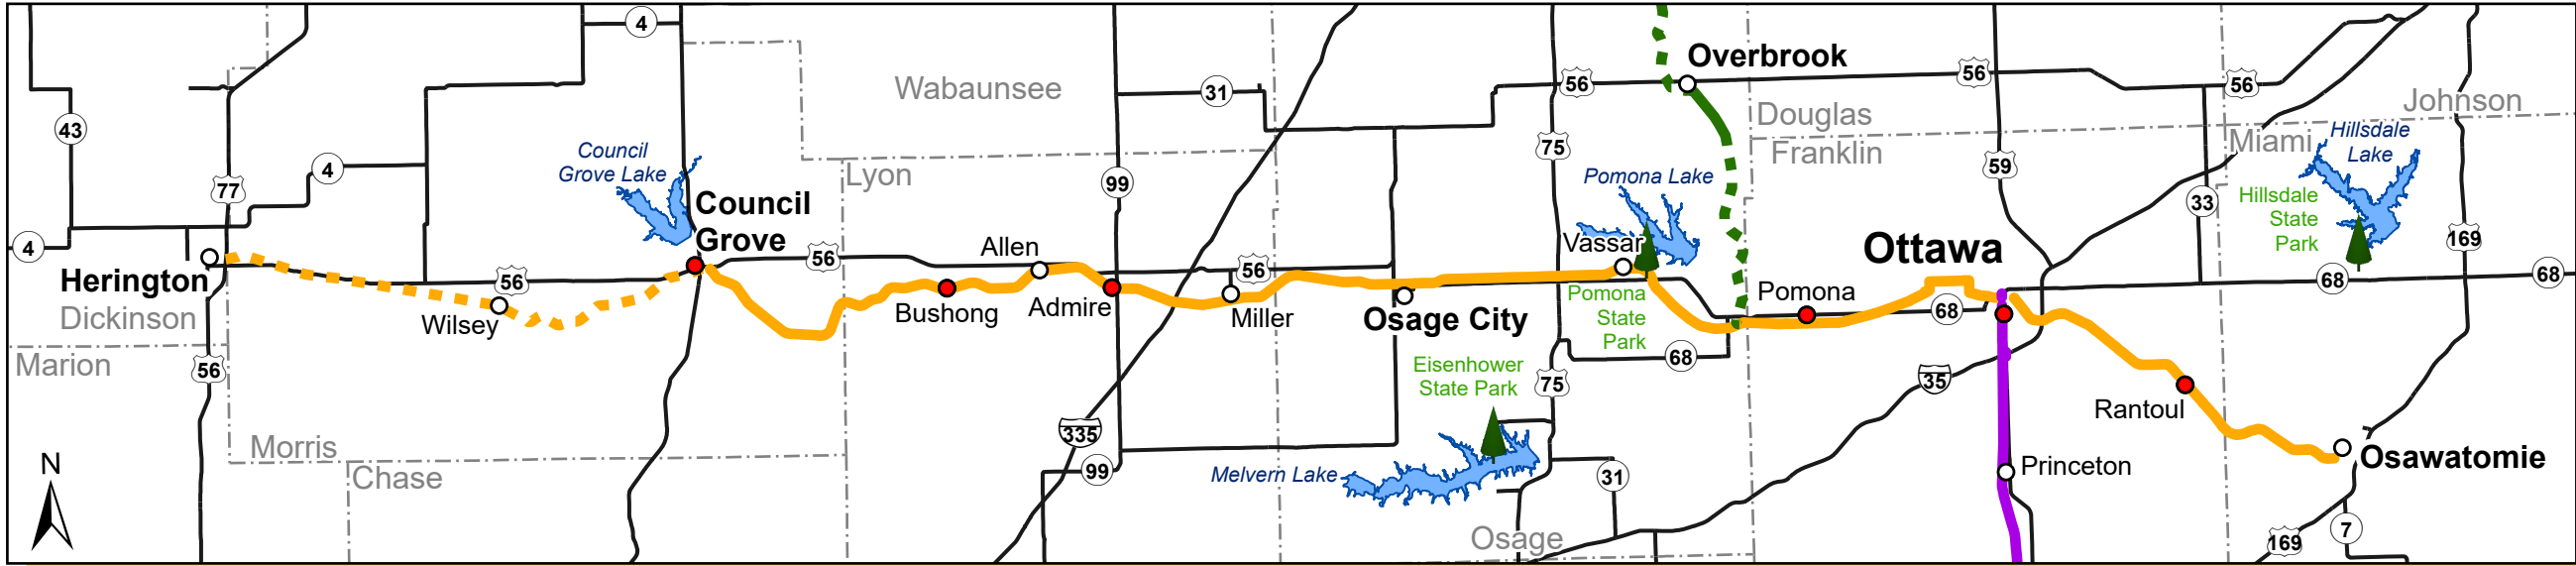

Flint Hills Trail State Park

● Developed Trail Head
(Undeveloped access points located at many county roads)

▲ State Park
— Prairie Spirit Trail State Park

— Flint Hills Trail, Open Section
- - - Flint Hills Trail, Closed Section

— Landon Trail, Open Section
- - - Landon Trail, Closed Section

PREPARED BY THE
KANSAS DEPARTMENT OF TRANSPORTATION
BUREAU OF TRANSPORTATION PLANNING

MAP CREATED FRIDAY, SEPTEMBER 13, 2019
KDOT makes no warranties, guarantees, or representations for accuracy of this information and assumes no liability for errors or omissions.