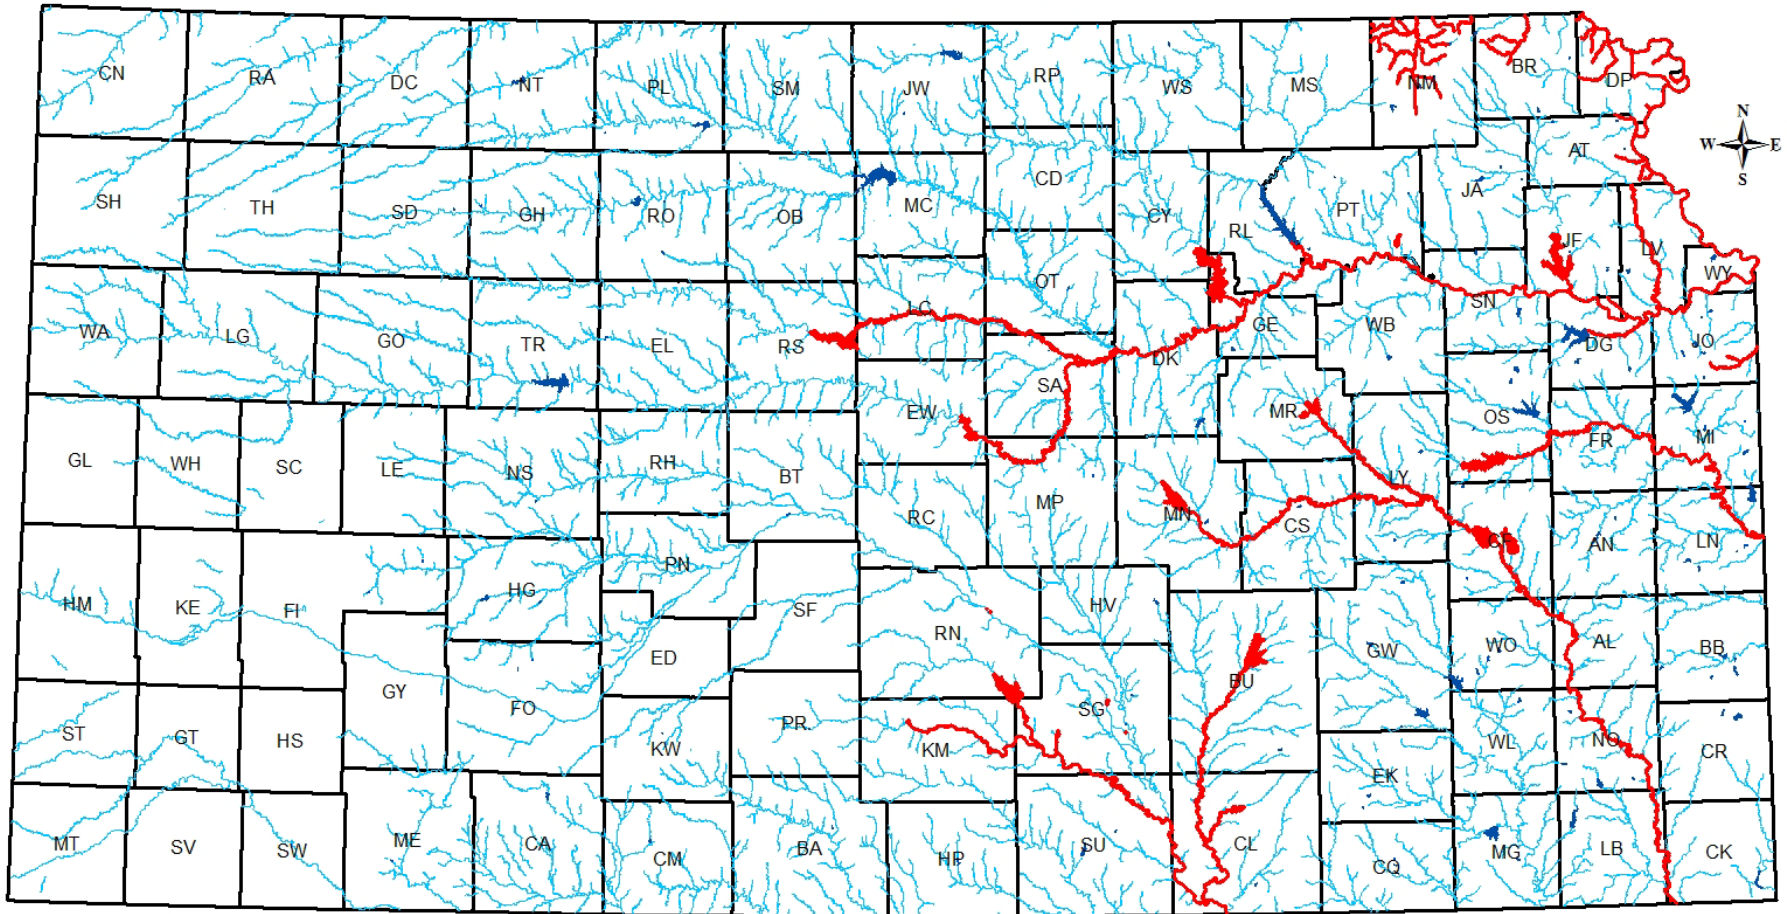

# Kansas Waterways With Invasive Species Present

Asian carp, White perch, Zebra mussel

0 5 10 20 30 40 50 Miles

Updated 9-25-2012