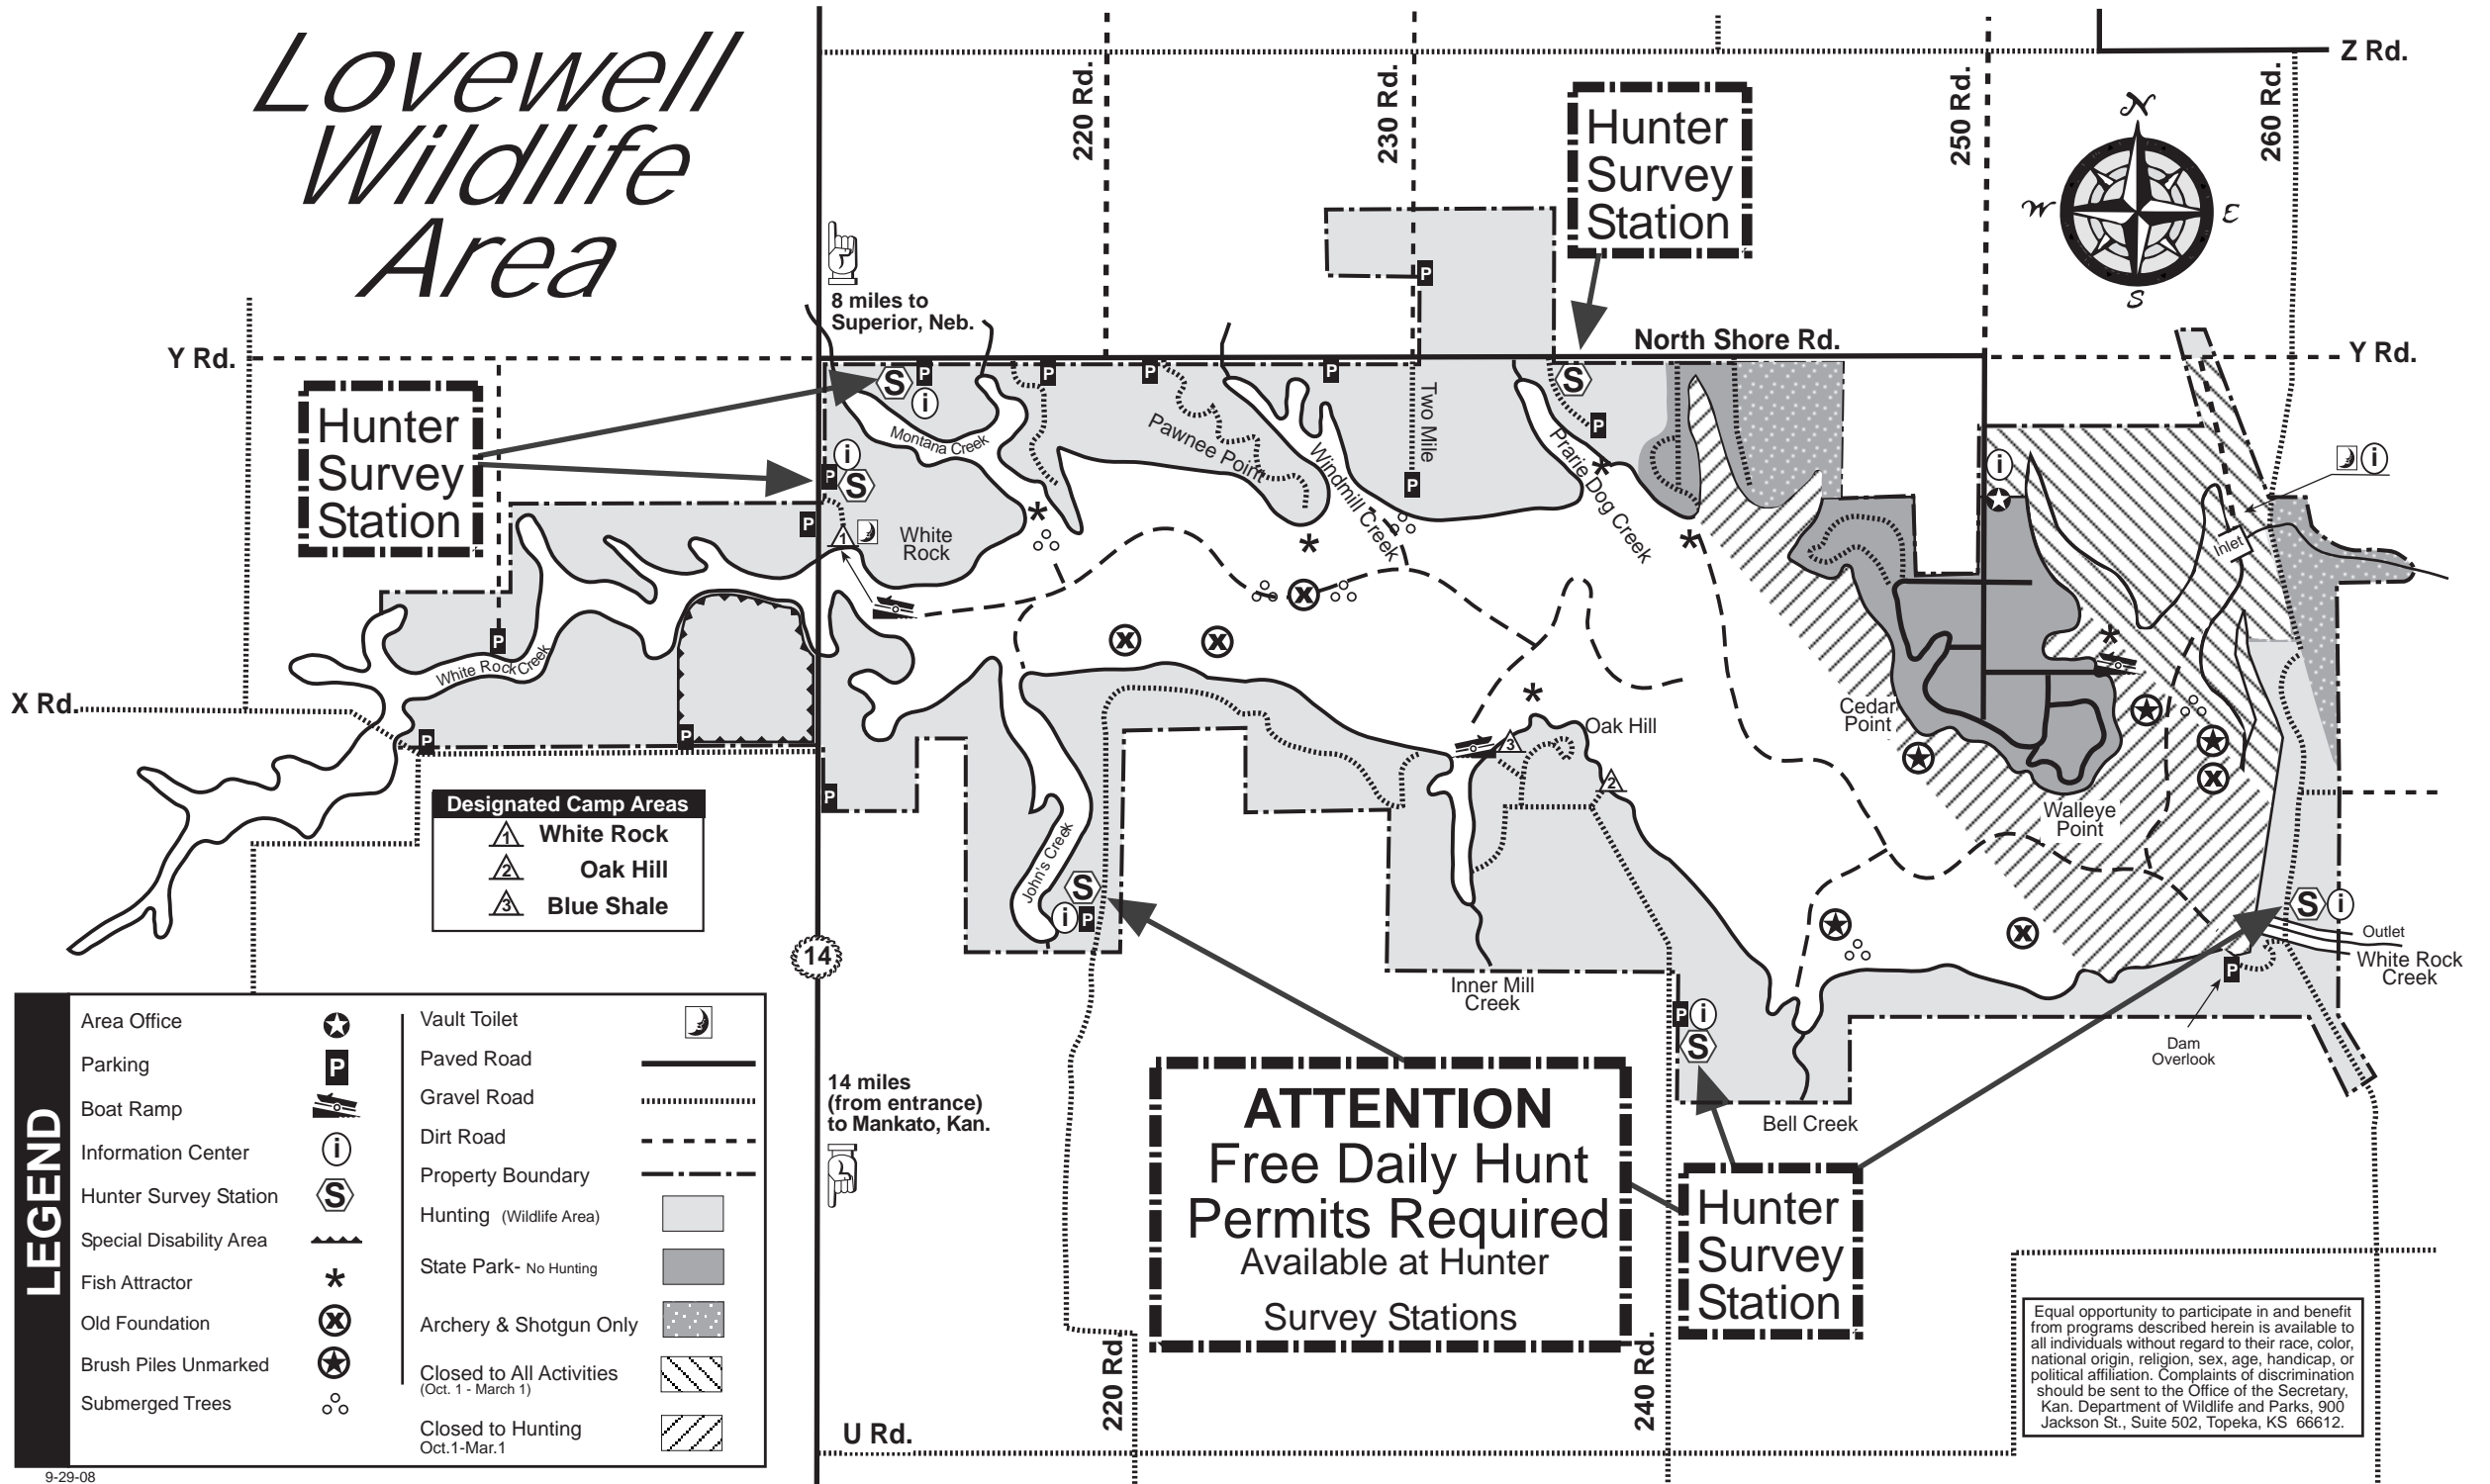

Lovewell Wildlife Area

Hunter Survey Station

Hunter Survey Station

ATTENTION
Free Daily Hunt Permits Required Available at Hunter Survey Stations

Hunter Survey Station

Designated Camp Areas

- White Rock
- Oak Hill
- Blue Shale

LEGEND		Area Office		Vault Toilet
		Parking		Paved Road
		Boat Ramp		Gravel Road
		Information Center		Dirt Road
		Hunter Survey Station		Property Boundary
		Special Disability Area		Hunting (Wildlife Area)
		Fish Attractor		State Park- No Hunting
		Old Foundation		Archery & Shotgun Only
		Brush Piles Unmarked		Closed to All Activities (Oct. 1 - March 1)
		Submerged Trees		Closed to Hunting Oct. 1-Mar. 1